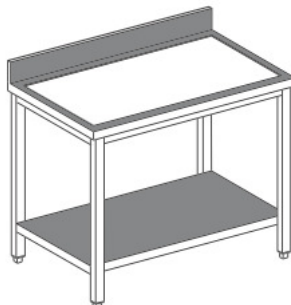

Tavoli su gambe

Struttura in tubolare AISI 304 spazzolato 40x40 saldata dimensioni rientranti 40mm sui 4 lati del piano. Rinforzi trasversali nella parte superiore (la luce tra gli appoggi o rinforzi non deve essere superiore a 1000). Piano in AISI 304 SB sp 10/10; h =40x20x20 rinforzato con pannello in nobilitato idrorepellente e sigillato sui bordi con silicone. Spigoli saldati. Piedini in PVC corpo innesto M.F. su tubolare 40x40 piedino regolabile a vite escursione 30mm. Compreso di ripiano inferiore altezza 40mm e alzatina posteriore H=100mm.

Con vaso e ripiano

Con vaso ripiano ed alzatina

Dimensioni LxPxH

Dimensions Abmessungen Dimensions
600x600x850
700x600x850
800x600x850
900x600x850
1000x600x850
1100x600x850
1200x600x850
1300x600x850
1400x600x850
1500x600x850
1600x600x850
1700x600x850
1800x600x850
1900x600x850
2000x600x850
2100x600x850
6 gambe / 6 Legs / 6
2200x600x850
2300x600x850
2400x600x850
2500x600x850
2600x600x850
2700x600x850
2800x600x850
2900x600x850
3000x600x850
3100x600x850
3200x600x850

Dimensioni LxPxH

Dimensions Abmessungen Dimensions
600x700x850
700x700x850
800x700x850
900x700x850
1000x700x850
1100x700x850
1200x700x850
1300x700x850
1400x700x850
1500x700x850
1600x700x850
1700x700x850
1800x700x850
1900x700x850
2000x700x850
2100x700x850
6 gambe / 6 Legs / 6
2200x700x850
2300x700x850
2400x700x850
2500x700x850
2600x700x850
2700x700x850
2800x700x850
2900x700x850
3000x700x850
3100x700x850
3200x700x850

Dimensioni LxPxH

Dimensions Abmessungen Dimensions
600x800x850
700x800x850
800x800x850
900x800x850
1000x800x850
1100x800x850
1200x800x850
1300x800x850
1400x800x850
1500x800x850
1600x800x850
1700x800x850
1800x800x850
1900x800x850
2000x800x850
2100x800x850
6 gambe / 6 Legs / 6
2200x800x850
2300x800x850
2400x800x850
2500x800x850
2600x800x850
2700x800x850
2800x800x850
2900x800x850
3000x800x850
3100x800x850
3200x800x850