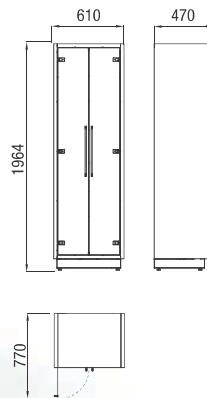

- Ambient wooden service cabinet for glasses, for installation beside the wine cellar.
- With glass shelves.
- Creates an attractive transition between the wine cellar and the wall.

MIAMI VIEW A1MIAMIMEDNE/*